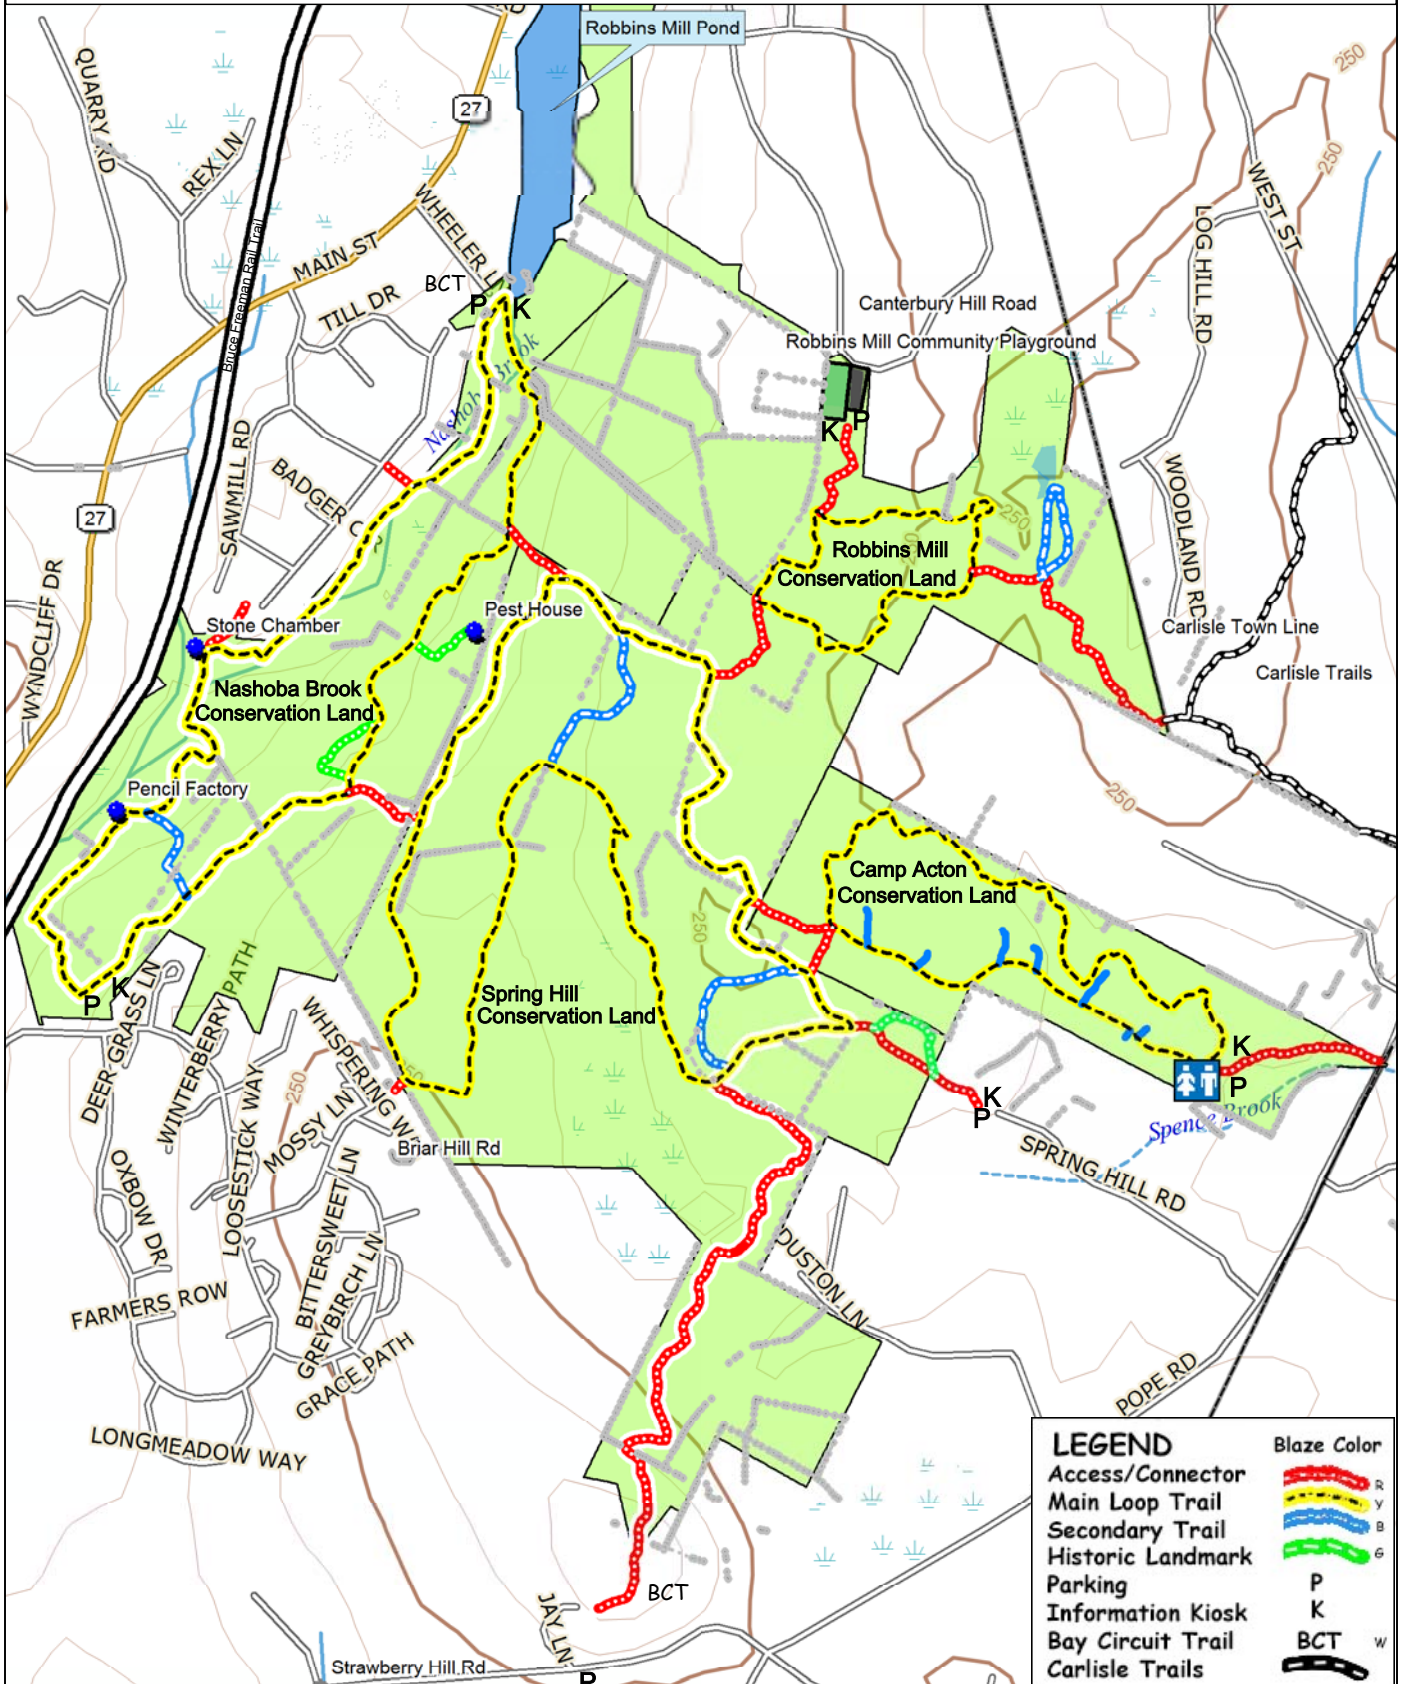

North Acton Trails

Camp Acton, Nashoba Brook, Robbins Mill, Spring Hill Conservation Lands

Data use subject to license.

© DeLorme. Topo North America™ 9.

www.delorme.com